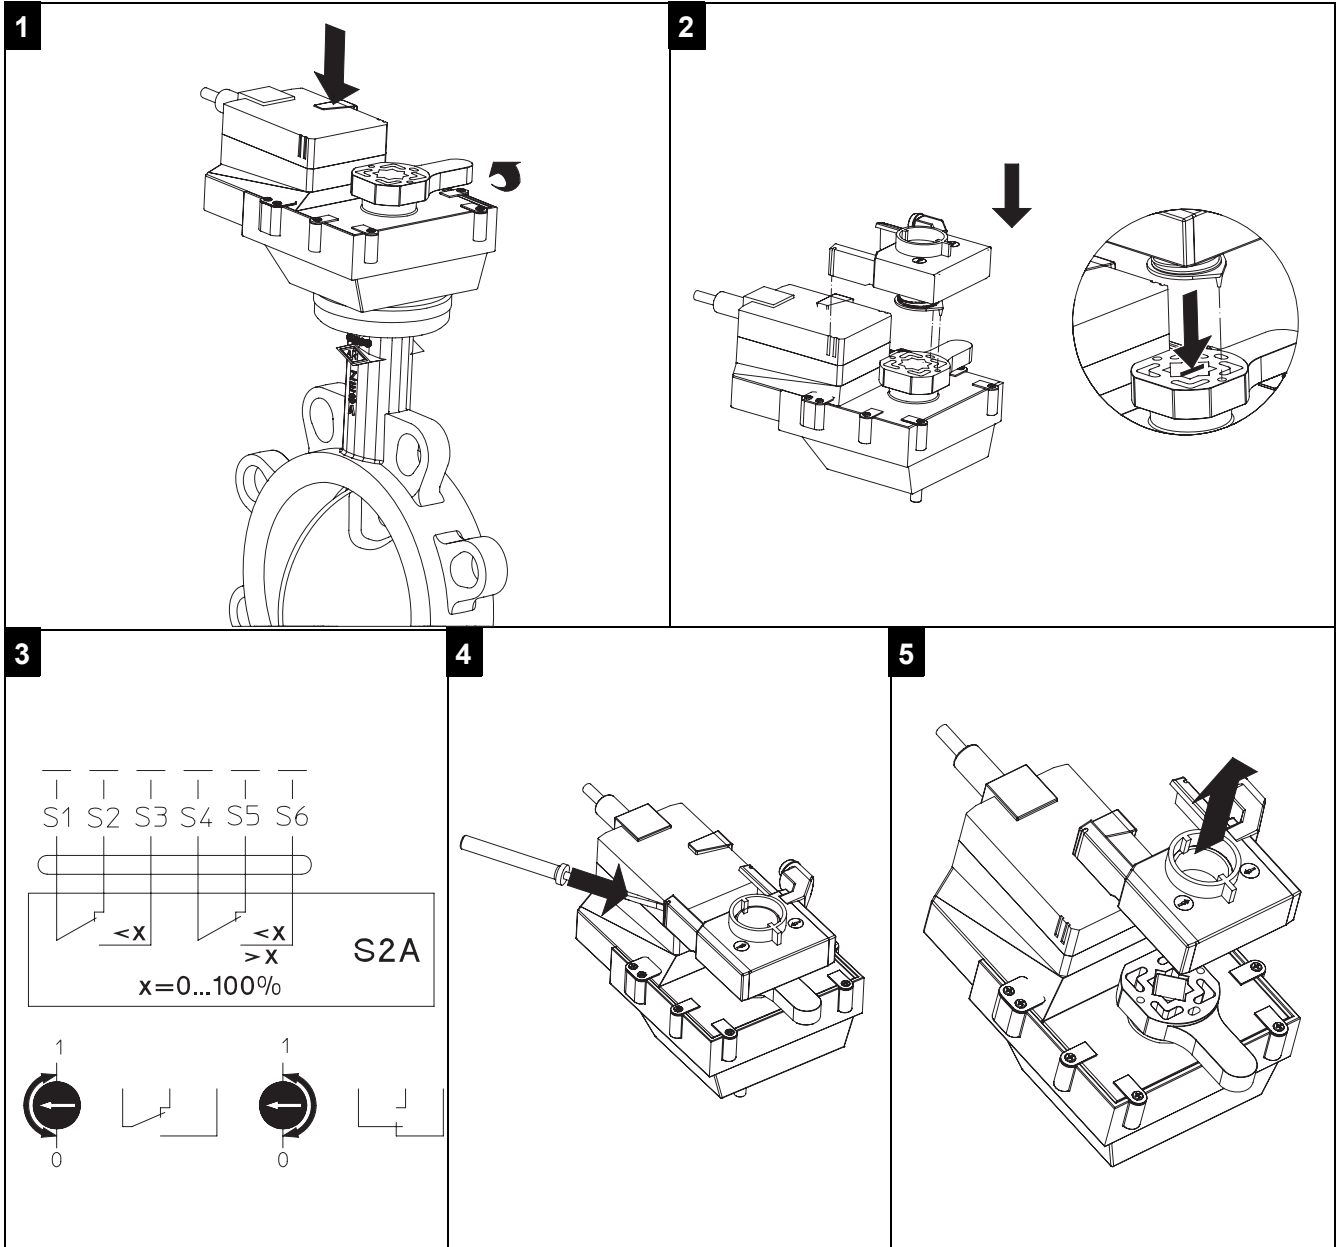

Ⓓ	Montageanweisung	Klappenantrieb
Ⓕ	Instruzioni per l'installazione	Valvola a farfalla
Ⓘ	Instructions d'installation	Vanne papillon
Ⓐ	Installatievoorschrift	Scharnierklep
Ⓓ	Installationsinstruks	Drejespældsventiler
Ⓐ	Installationsinstruktioner	Spjældventiler
Ⓕ	Asenusohje	Läppäventiili
Ⓐ	Installations Instruktioner	Vridspjällventiler
Ⓔ	Instrucciones de montaje	Válvulas de mariposa

AS2 MICROSWITCH FOR M6422L1003

INSTALLATION INSTRUCTIONS

Manufactured for and on behalf of the Environmental and Combustion Controls Division of Honeywell Technologies Srl, Ecublens, Route du Bois 37, Switzerland by its Authorized Representative

Automation and Control Solutions

Honeywell GmbH
Böblinger Strasse 17
71101 Schönaich, Germany
Phone: (49) 7031 63701
Fax: (49) 7031 637493
<http://ecc.emea.honeywell.com>

Subject to change without notice. Printed in Germany.